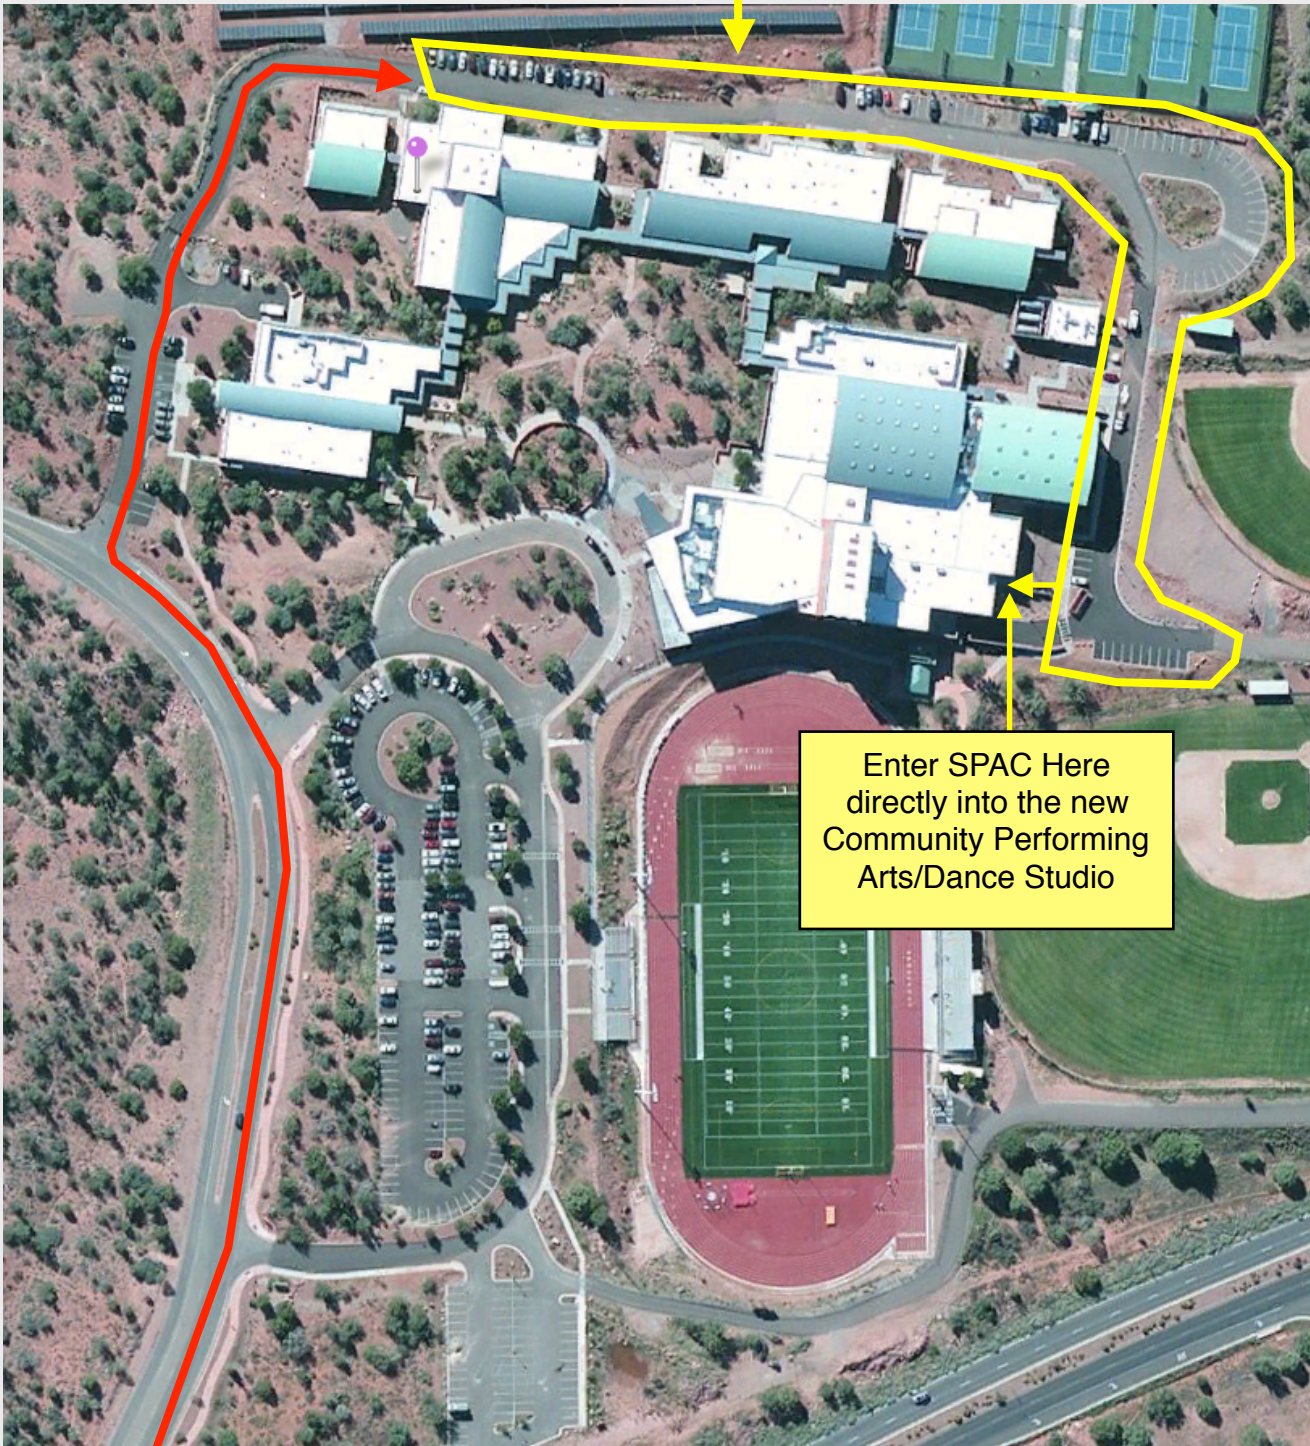

**Audition
Parking Area**

Enter SPAC Here
directly into the new
Community Performing
Arts/Dance Studio

**To Audition
Parking Area**

- Take **Upper Red Rock Loop Rd.** to the **3rd entrance driveway** on your right.
- Continue to the rear of the high school to the area **outlined in Yellow**.
- Park where you wish, and enter directly into the new **Community Performing Arts/Dance Studio** as marked above.